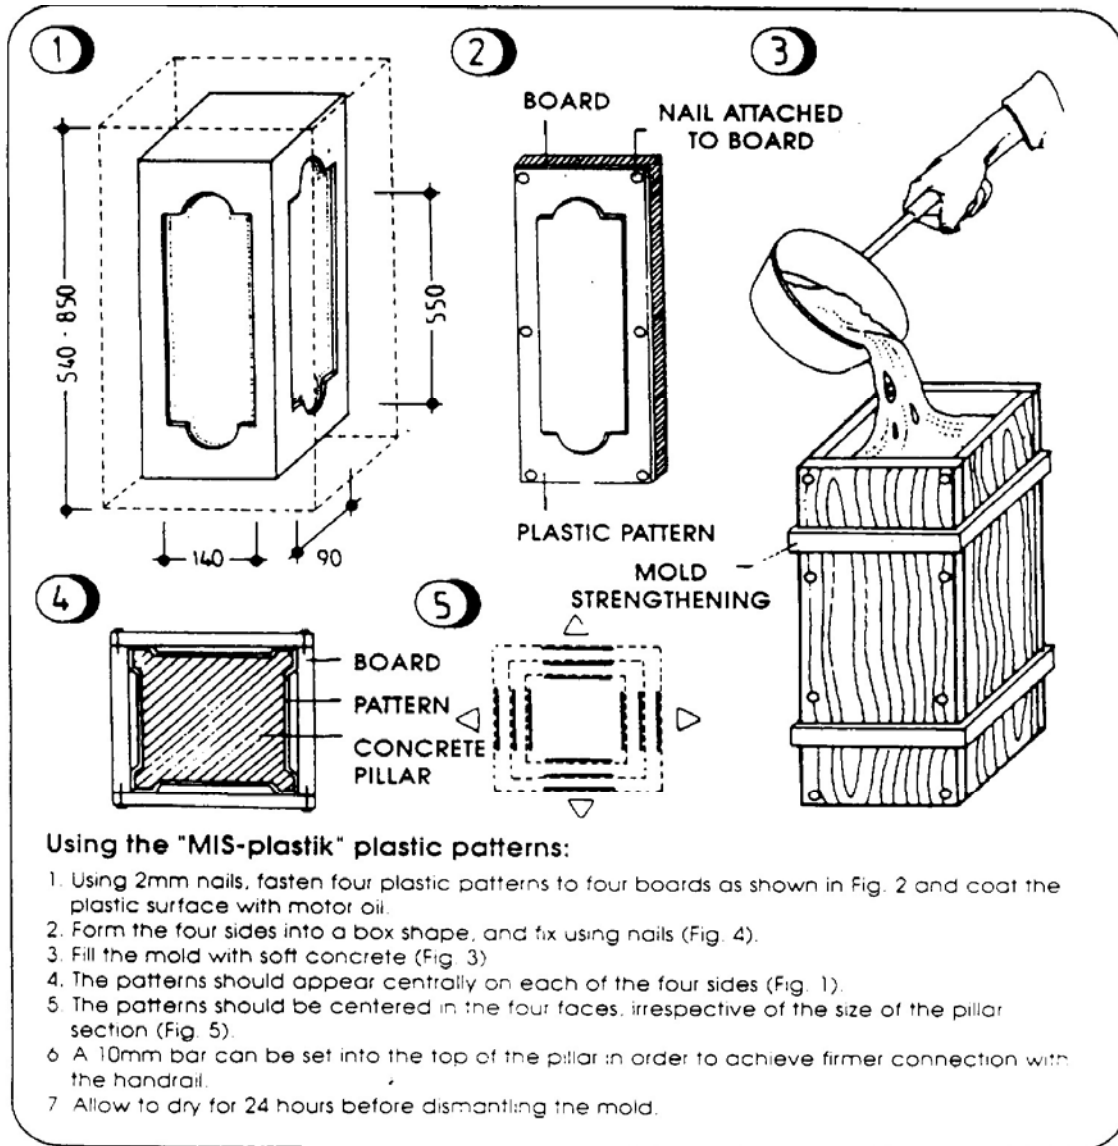

INSTRUCTIONS FOR USE Newell Post

Drying time in summer 12 hours, otherwise allow 24 hours.

To do molds again, simply repeat instructions from the beginning.

Contact Address:

Bruno Pahljina
Po.Box. 424
Madeira Park B.C.
V0N 2H0
Canada